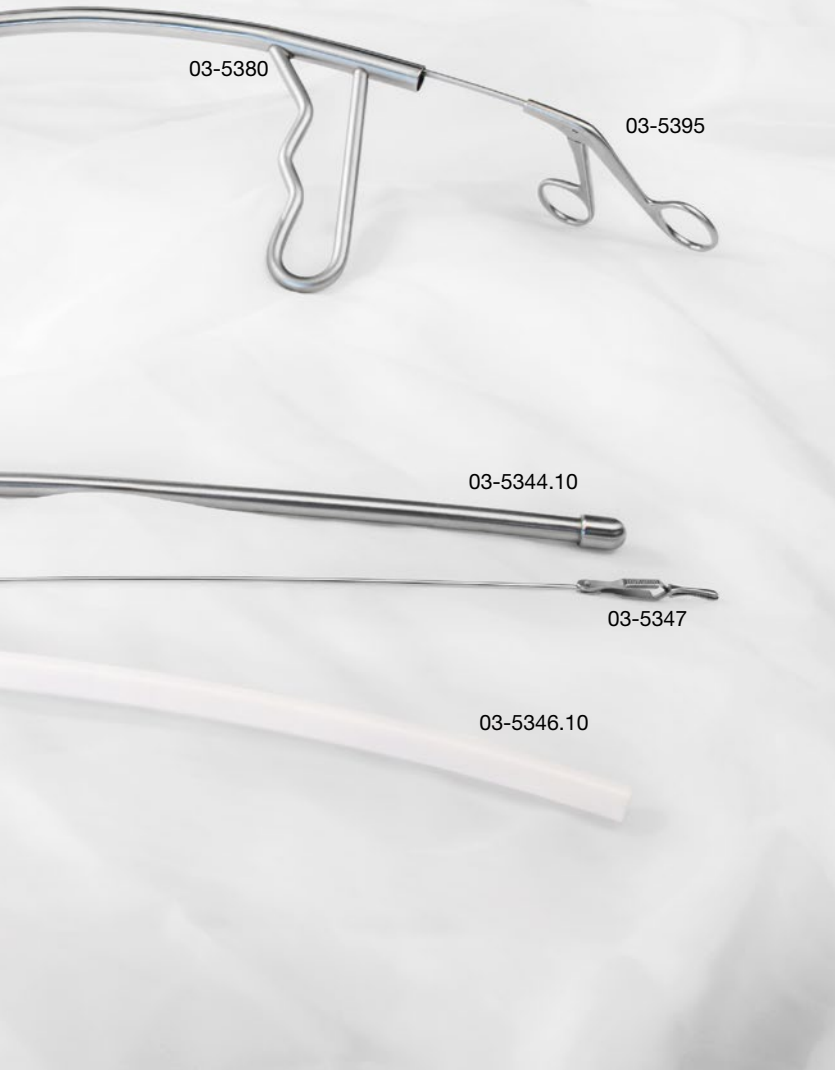

03-5380

03-5395

03-5344.10

03-5347

03-5346.10

**Tunneling Tubes
slightly curved**

03-5370	28 cm/11"	Ø 12 mm
03-5375	38 cm/15¼"	Ø 12 mm
03-5377	68 cm/26¼"	Ø 12 mm

strongly curved

03-5380	28 cm/11"	Ø 12 mm

**Tunneling Forceps
straight**

03-5385	38 cm/15¼"
03-5390	48 cm/ 19¼"
03-5392	78 cm/30¾"

slightly curved

03-5395	38 cm/15¼"

Bullet-Tunneler

Removeable bullet tip provides for maximum tissue protection while tunneling.

**Bullet-Tunneler
slightly curved**

03-5360	30 cm/12"	Ø 12 mm
03-5365	40 cm/16"	Ø 12 mm
03-5366	50 cm/20"	Ø 12 mm
03-5367	70 cm/2½"	Ø 12 mm

03-5360.KA **Spare tip bullet**

**Tunneling Forceps
straight**

03-5385	38 cm/15¼"
03-5390	48 cm/ 19¼"
03-5391	58 cm/22⅞"
03-5392	78 cm/30¾"

Tunneler, Rod

03-5344.08	8 mm, 60 cm
03-5344.10	10 mm, 60 cm
03-5344.12	12 mm, 60 cm

Tunneler, Sleeve, PTFE (Teflon)

03-5346.08	8/10 mm, 60 cm
03-5346.10	10/12 mm, 60 cm
03-5346.12	12/14 mm, 60 cm

Tunneler, Handle

03-5345

Tunneler, Forceps

03-5347 **72 cm**

03-5354 **Tunneler Set, complete Consisting of each piece: 08/10 mm
03-5344.08, 03-5345, 03-5346.08, 03-5347**

03-5355 **Tunneler Set, complete Consisting of each piece: 10/12 mm
03-5344.10, 03-5345, 03-5346.10, 03-5347**

03-5356 **Tunneling Set, complete Consisting of each piece: 12/14 mm
03-5344.12, 03-5345, 03-5346.12, 03-5347**

34-7331L **ThoraGate™ Hallmann Tunneling Forceps
curved, with ratchet, 36 cm / 14¼"**